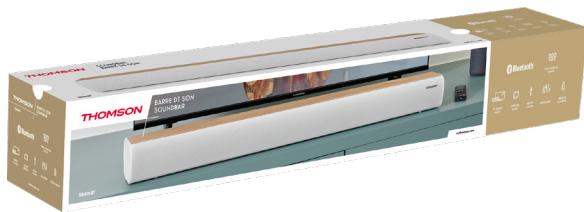

SOUNDBAR SB401BT

THOMSON

200
WATTS

TOTAL MUSICAL
POWER

TV AUDIO
INPUT

OPTICAL
INPUT

AUX-IN
3.5 MM

EQUALISER

REMOTE
CONTROL

3 499550 389173

INFORMATION

REFERENCE : **SB401BT**

COLOUR : **WHITE & WOOD**

SIZE PRODUCT (L x H x W > CM) : **85.5 X 9 X 11.5**

SIZE PACKAGING (L x H x W > CM) : **99 X 17 X 18.5**

NET WEIGHT (G) : **3000**

COMPACT SOUNDBAR

A soundbar combining aesthetics and sound power for perfect immersion. Adding a touch of light wood to this soundbar gives it a warm and cocooning effect. Its multiple input sources gives it an undeniable plurality of use. A must-have!