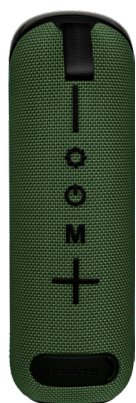

ELECTRONICS

PARTYBTTUBEARMY

BIGBEN
PARTY

30 W

PUISS. MUSICALE TOTALE
TOTAL MUSICAL POWER

EFFETS LUMINEUX
LIGHT EFFECTS

RECHARGEABLE
VIA USB-C

AUX-IN
3.5 MM

PORT USB & MICRO-SD
USB & TF CARDS READER

3 499550 389333

INFORMATION

REFERENCE : **PARTYBTTUBEARMY**

PATTERN/COLOUR : **BLACK**

SIZE PRODUCT (L x H x W > CM) : **24.5 X 8 X 8**

SIZE PACKAGING (L x H x W > CM) : **27.5 X 11.5 X 11.5**

OUTER CARTON QUANTITY : **8**

INNER CARTON QUANTITY : **4**

WEIGHT (G) : **680**

WIRELESS BLUETOOTH® LUMINOUS SPEAKER PARTYBTTUBEARMY

Shine and glow with the Tube speaker! Be moved by the rhythm of the music and the full colour lighting from the casing. Great music power is guaranteed. Finished with elegant fabric covering and a carry loop to hang it up give it a chic edge!

- Bluetooth® 5.3
- Total music power: 30 W
- USB Play
- AUX-IN
- Micro-SD slot
- 180° glowing effects
- Transparent casing
- Fabric hook to carry or hang the speaker
- 1500 mAh long lasting rechargeable battery
- Recharging Time: 4h
- USB-C cable for charging included
- 4h playtime