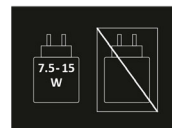

ELECTRONICS

PARTYBTTUBEARMY

BIGBEN
PARTY

30 W

PUISS. MUSICALE TOTALE
TOTAL MUSICAL POWER

EFFETS LUMINEUX
LIGHT EFFECTS

RECHARGEABLE
VIA USB-C

AUX-IN
3.5 MM

PORT USB & MICRO-SD
USB & TF CARDS READER

3 499550 389333

INFORMATION

REFERENCE : **PARTYBTTUBEARMY**

PATTERN/COLOUR : **BLACK**

SIZE PRODUCT (L x H x W > CM) : **24.5 X 8 X 8**

SIZE PACKAGING (L x H x W > CM) : **27.5 X 11.5 X 11.5**