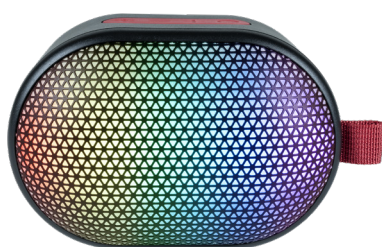

# WIRELESS LUMINOUS SPEAKER PARTYBTIPFLY

BIGBEN  
PARTY

Bluetooth® 15W

  
EFFETS LUMINEUX  
LIGHT EFFECTS

  
RECHARGEABLE VIA  
USB-C

## INFORMATION

REFERENCE : **PARTYBTIPFLY**

COLOUR : **BLACK**

SIZE PRODUCT (L x H x W > CM) : **12.5 X 8.5 X 8**

SIZE PACKAGING (L x H x W > CM) :

NET WEIGHT (G) : **280**

### THE FLY - WIRELESS BLUETOOTH SPEAKER

The FLY is not just a speaker, it's your compact musical companion. With its cutting-edge technology, flexible connectivity options and dynamic lighting effects, it is ideal for those who want to take their music anywhere without compromising on quality. Make every moment a musical moment with the BIGBEN PARTY FLY.

- Bluetooth®5.4
- TWS: Pair up to two PARTYBTIPFLY
- IPX4
- Total Music Power: 15W
- AUX-IN
- Several lights effects
- Carabiner loop
- 1200 mAh rechargeable battery via USB-C (cable included)