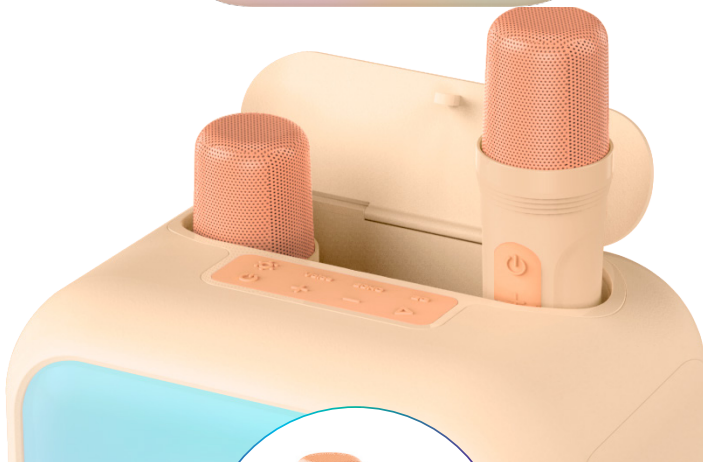

ELECTRONICS
PARTYBTKMP

BIGBEN
PARTY

 **Bluetooth®**

EFFETS LUMINEUX
LIGHT EFFECTS

KARAOKE

2 MICROPHONES

EFFETS VOCAUX
VOCAL EFFECTS

30 W
PUISS. MUSICALE TO TALE
TOTAL MUSICAL POWER

ÉGALISEUR
EQUALISER

AUX-IN
3.5 MM

PORT USB
USB READER

CHARGEUR
USB

TWS :
APPAIREZ 2 APP AREILS
PAIR UP 2 SPEAKERS

INFORMATION

REFERENCE:	PARTYBTKMP
PATTERN/COLOUR:	PEACH
SIZE PRODUCT (L x H x W > CM):	17.5 x 17.5 x 14.5
SIZE PACKAGING (L x H x W > CM):	
SIZE BOX (L x H x W > CM):	
OUTER CARTON QUANTITY:	
WEIGHT (G):	1300

KARAOKE MACHINE WITH 2 WIRELESS MICROPHONES PARTYBTKMP BIGBEN PARTY

- Bluetooth® 5.0
- Great for Karaoke parties!
- Total Music Power: 30 Watts
- 2 rechargeable wireless microphones with sound effects
- Voice priority button on microphone
- Voice changer low pitch and high pitch + echo mode
- Adjustable volume level
- Equaliser
- Multiple Light effects
- USB Reader
- USB Charger 5 V — 1 A
- Carrying handle
- AUX-IN 3.5 mm
- TWS: double the Power with a second identical product!
- Works on rechargeable Li-on 2400mAh battery or A/C Adapt (not included)